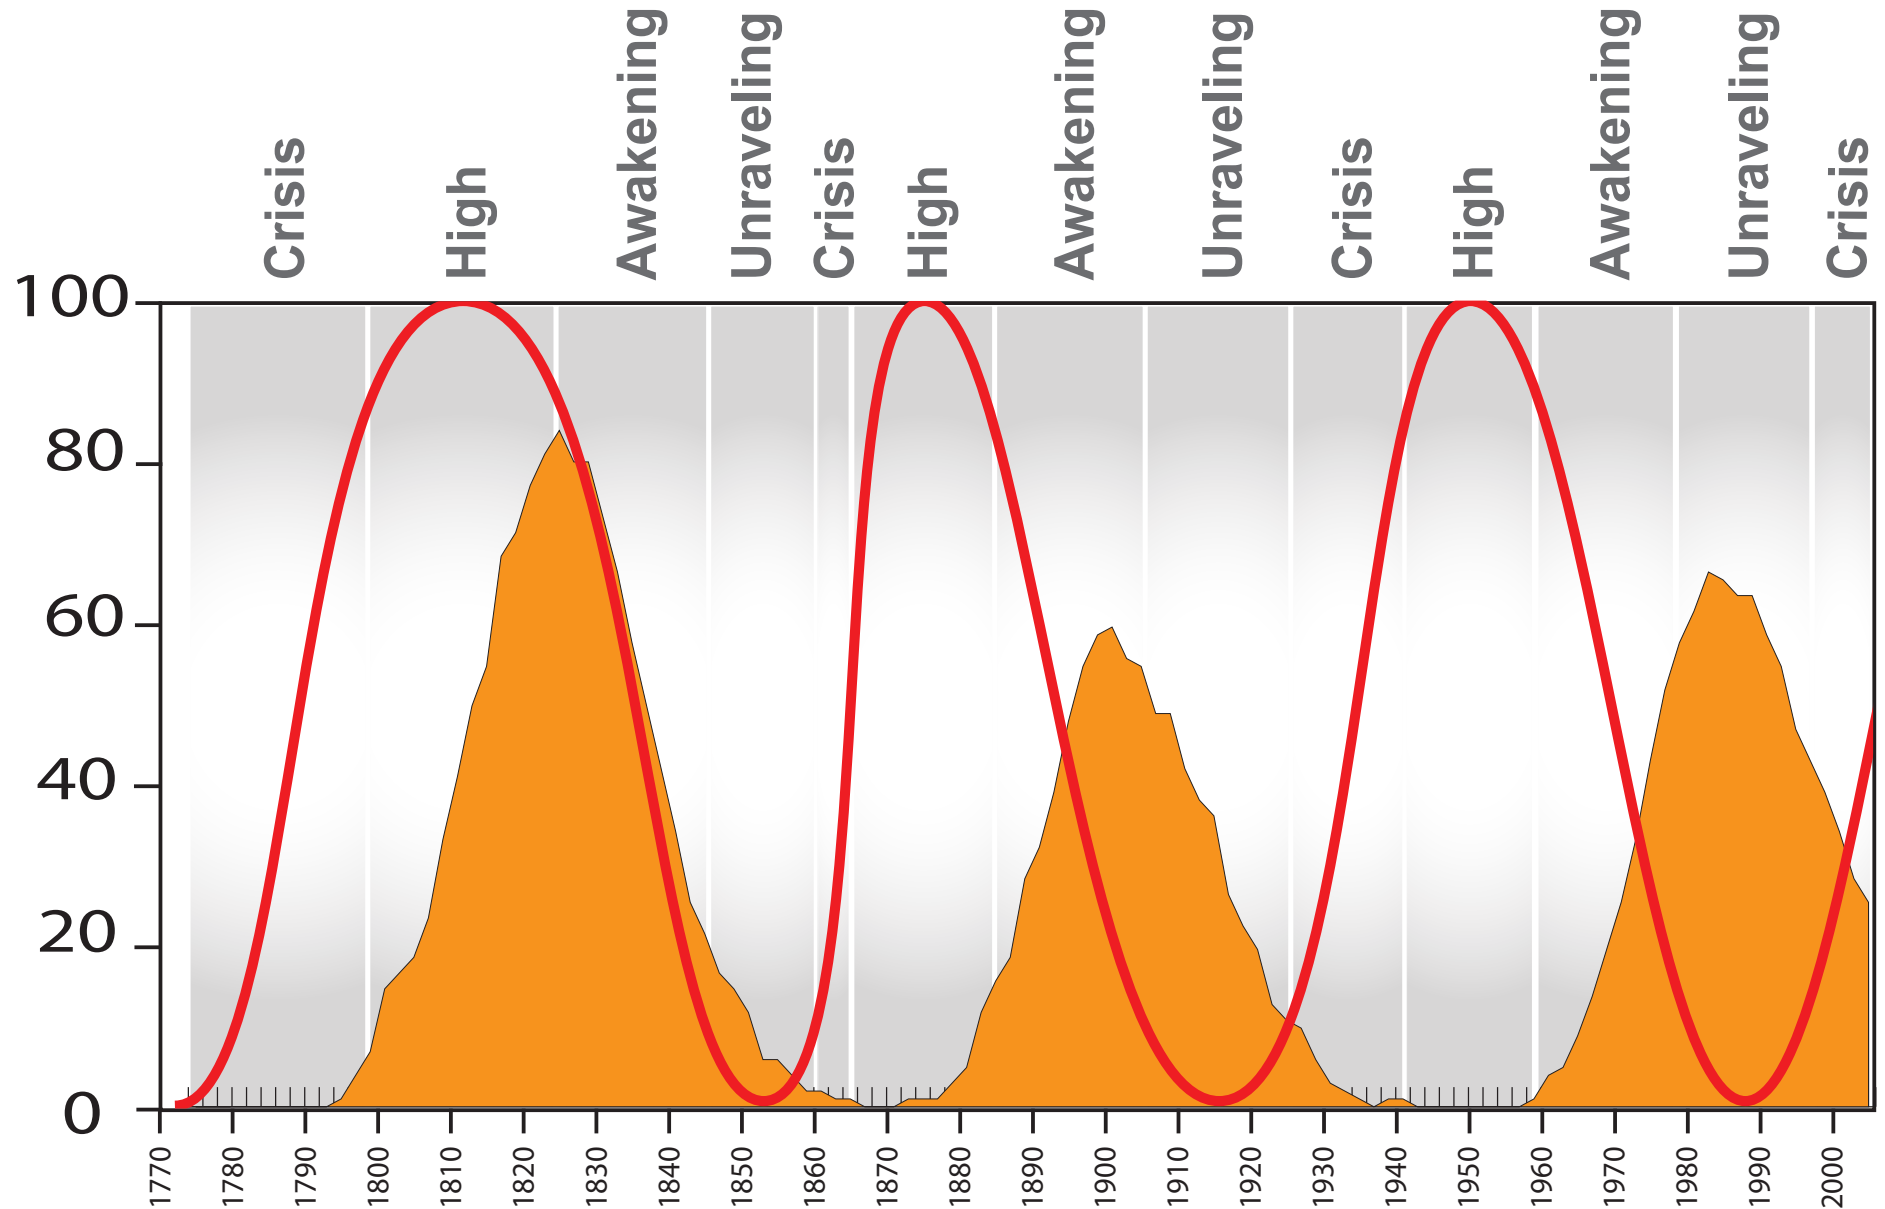

Chart 5: US Legislative Branch Generations

Prophet Archetype in US Legislation 1773 - 2005

 Prophet

Chart 6: US Legislative Branch Generations

Hero Archetype in US Legislation 1773 - 2005

 Hero

Chart 7: US Legislative Branch Generations

Artist Archetype in US Legislation 1773 - 2005

 Artist

Chart 8: US Legislative Branch Generations

Nomad Archetype in US Legislation 1773 - 2005

 Nomad

Chart 9: US Legislative Branch Generations

Leadership Archetypes in US Legislation 1773 - 2005