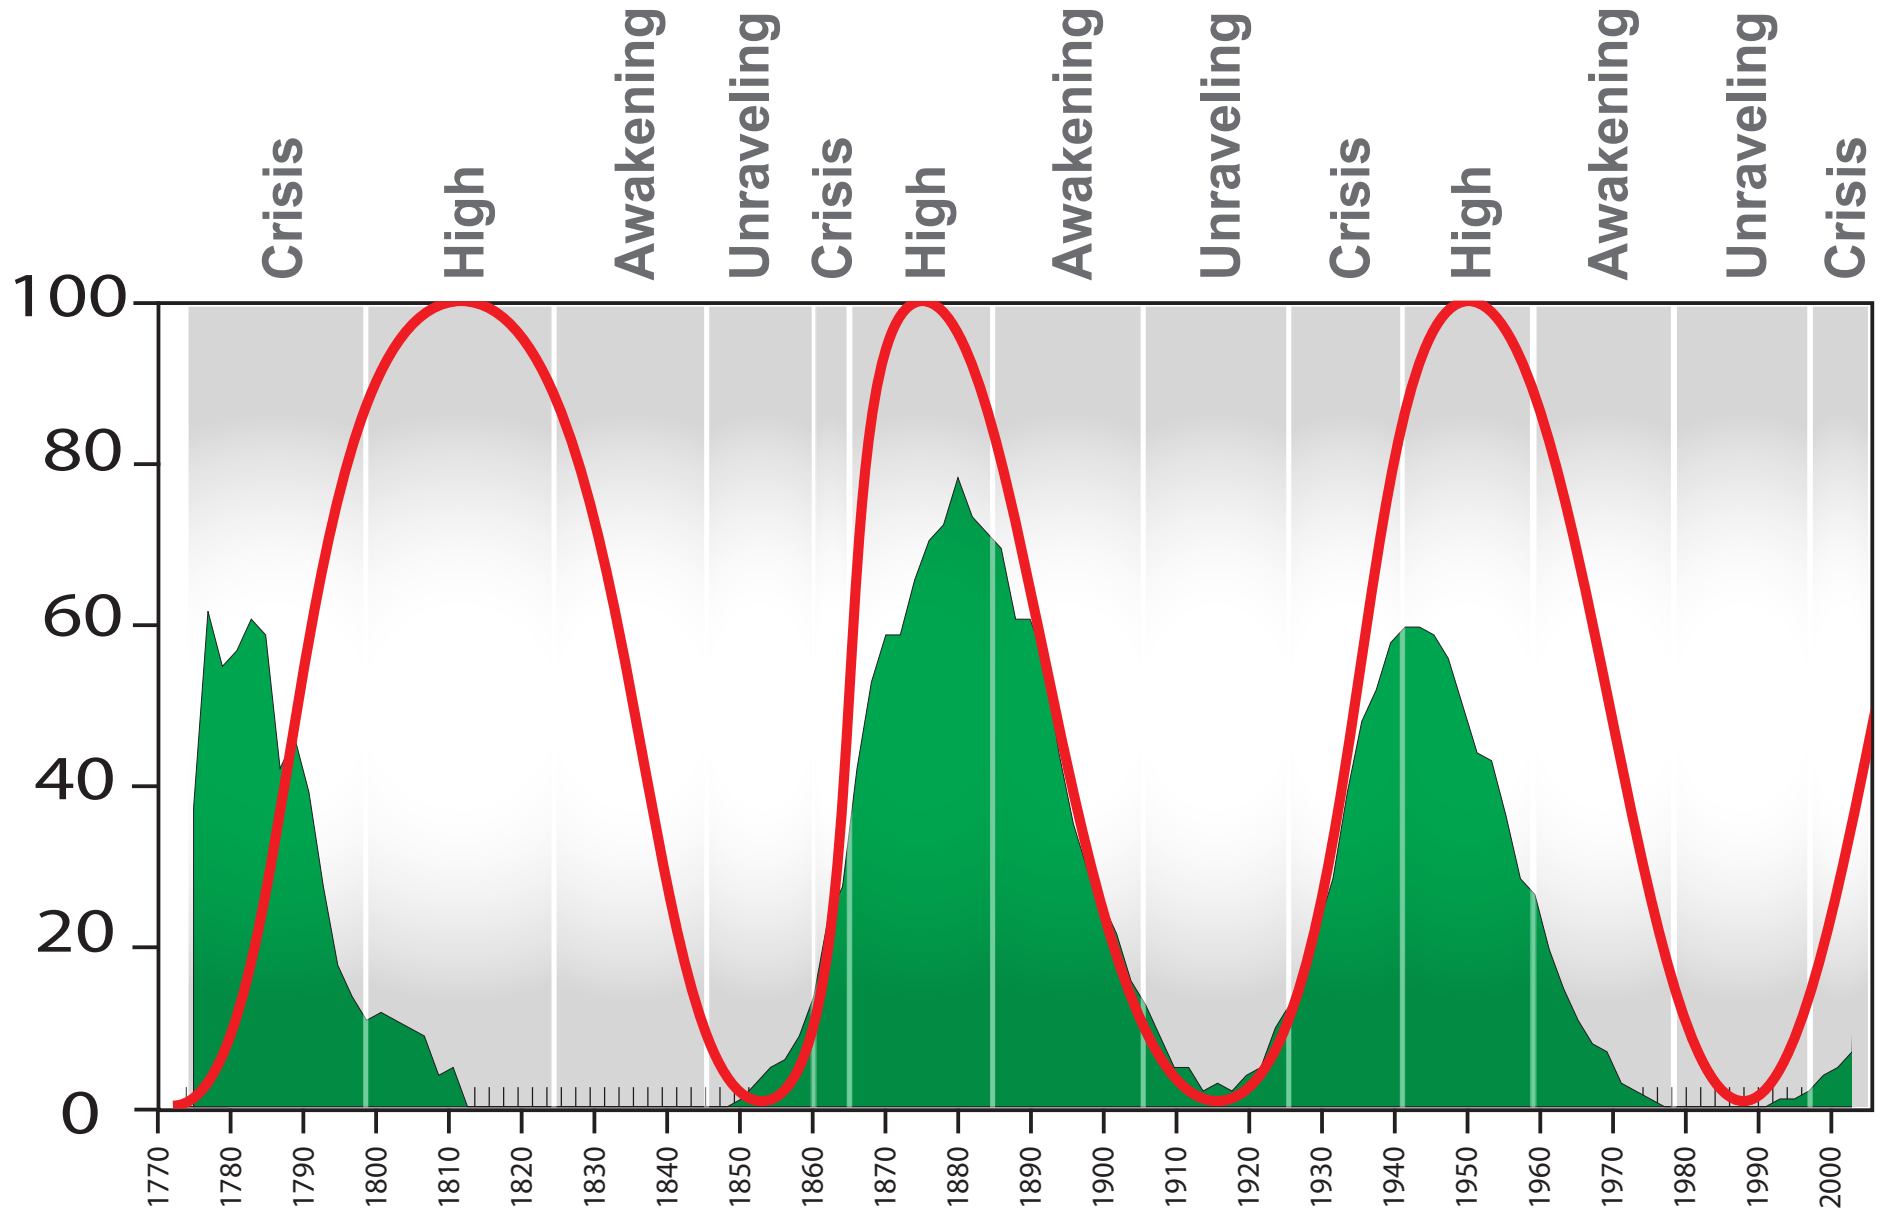

Chart 5: US Legislative Branch Generations

Prophet Archetype in US Legislation 1773 - 2005

 Prophet

Chart 6: US Legislative Branch Generations

Hero Archetype in US Legislation 1773 - 2005

 Hero

Chart 7: US Legislative Branch Generations

Artist Archetype in US Legislation 1773 - 2005

 Artist

Chart 8: US Legislative Branch Generations

Nomad Archetype in US Legislation 1773 - 2005

 Nomad

Chart 9: US Legislative Branch Generations

Leadership Archetypes in US Legislation 1773 - 2005