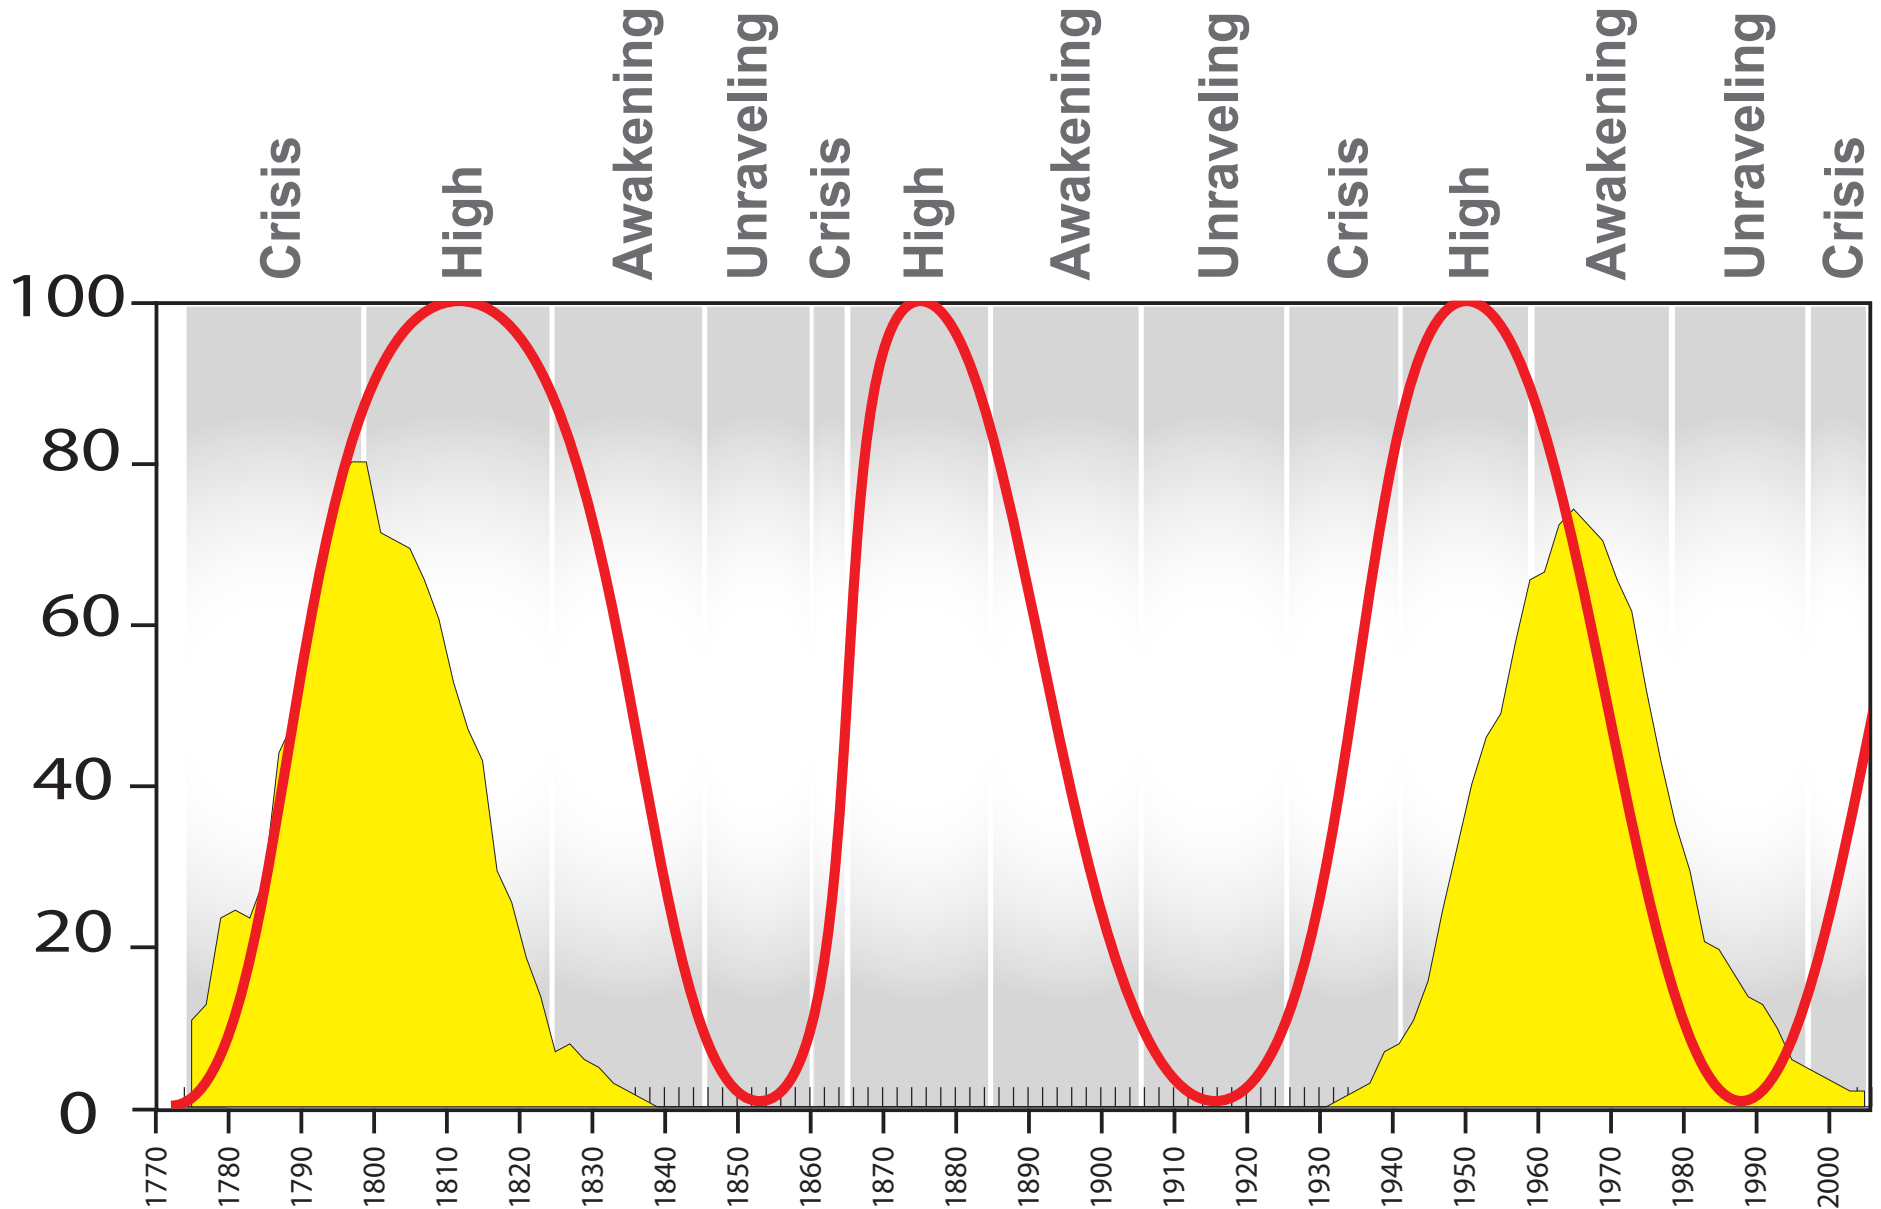

Chart 5: US Legislative Branch Generations

Prophet Archetype in US Legislation 1773 - 2005

 Prophet

Chart 6: US Legislative Branch Generations

Hero Archetype in US Legislation 1773 - 2005

 Hero

Chart 7: US Legislative Branch Generations

Artist Archetype in US Legislation 1773 - 2005

 Artist

Chart 8: US Legislative Branch Generations

Nomad Archetype in US Legislation 1773 - 2005

 Nomad

Chart 9: US Legislative Branch Generations

Leadership Archetypes in US Legislation 1773 - 2005