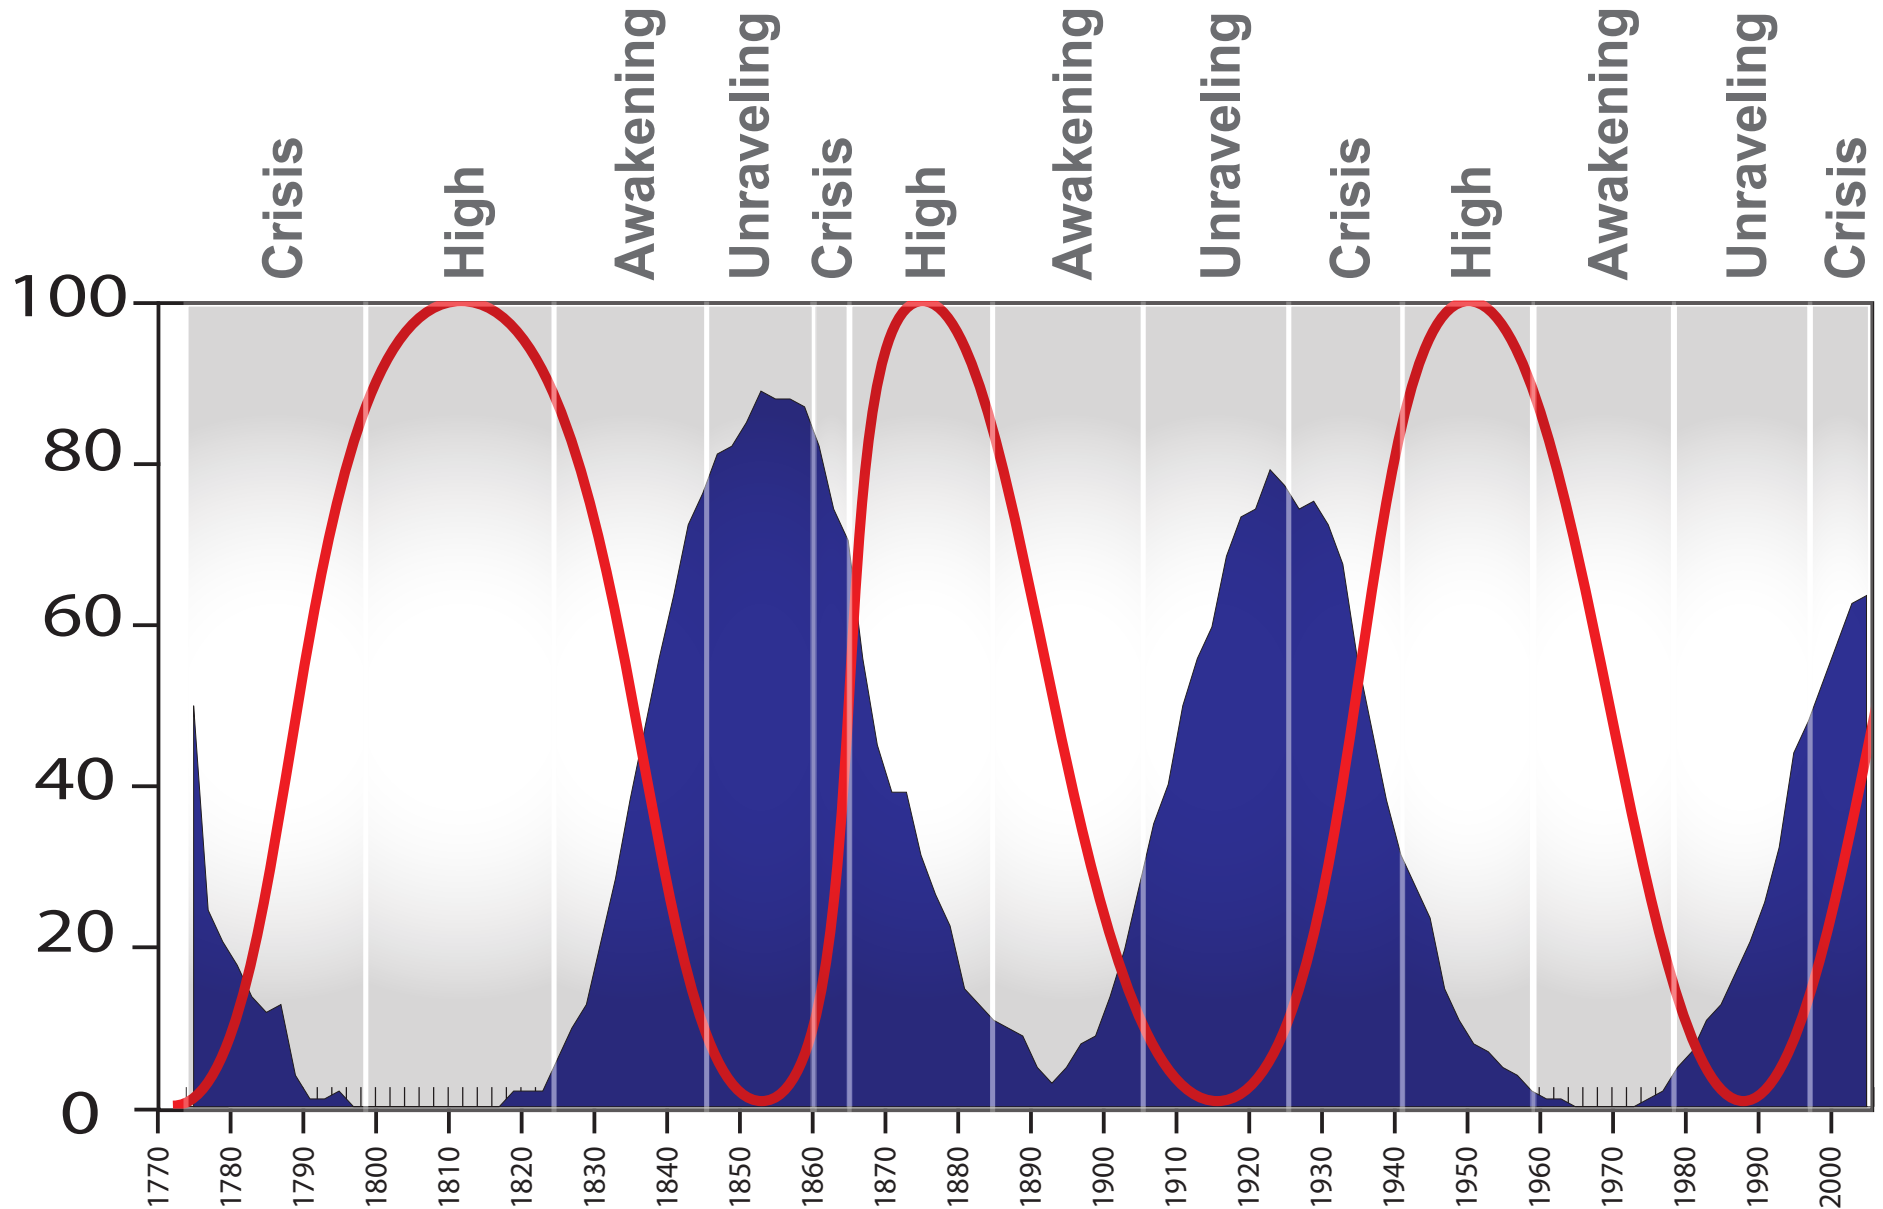

Chart 5: US Legislative Branch Generations

Prophet Archetype in US Legislation 1773 - 2005

 Prophet

Chart 6: US Legislative Branch Generations

Hero Archetype in US Legislation 1773 - 2005

 Hero

Chart 7: US Legislative Branch Generations

Artist Archetype in US Legislation 1773 - 2005

 Artist

Chart 8: US Legislative Branch Generations

Nomad Archetype in US Legislation 1773 - 2005

 Nomad

Chart 9: US Legislative Branch Generations

Leadership Archetypes in US Legislation 1773 - 2005